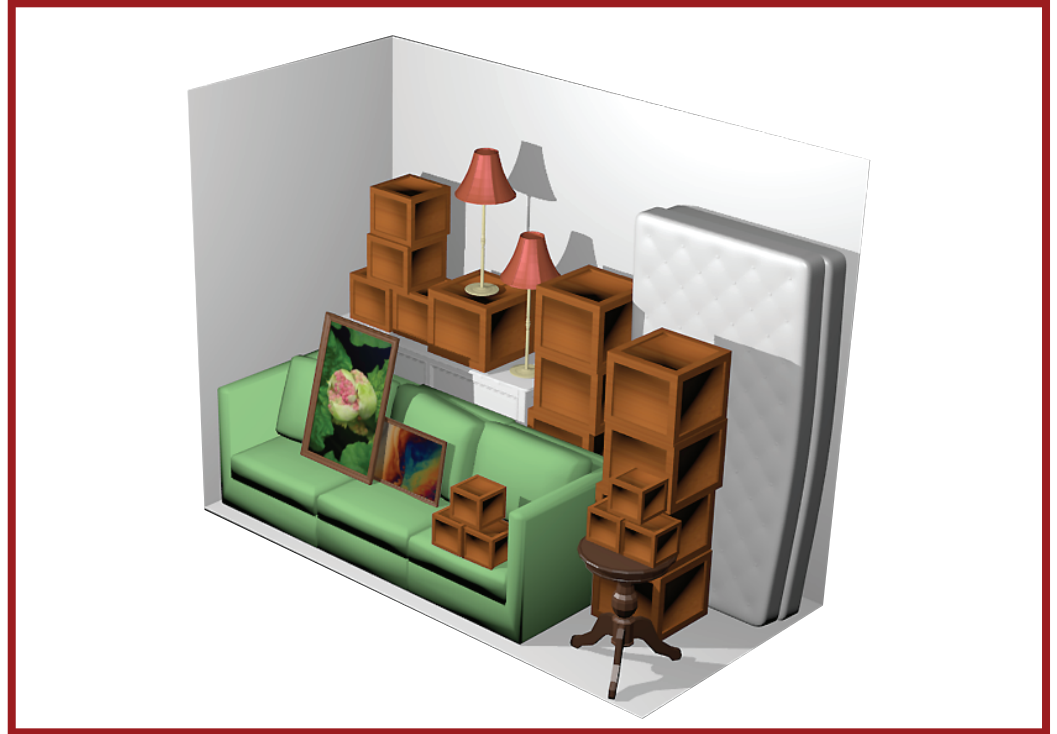

AVAILABLE: 6x12

Non Climate

Notes:

720 Cu. ft.

Approximate

Comparable to the size of a walk in closet. This model is used to store household or business items such as furniture pieces.

CONTACT:

Many Mini Self Storage